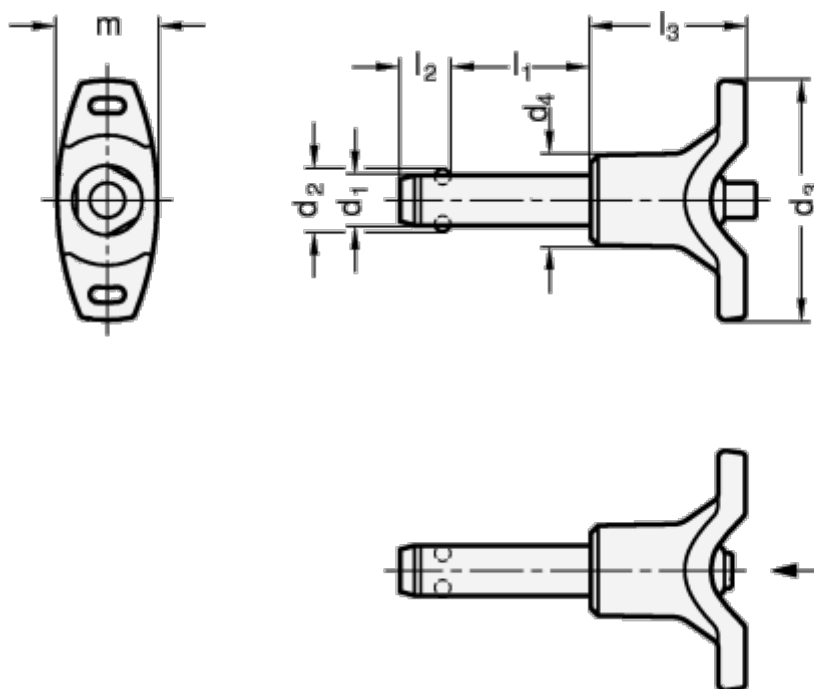

Article number: 2011381645

Description: E+G stainless steel-ball lock pin  
GN 113.8-16-45

## Measures

d1 = 16  
d2 = 19.0  
d3 = 58  
d4 = 24.0  
l1 = 45  
l2 = 14.0  
l3 = 36.5  
m = 27.5

Resilience (N) = 257